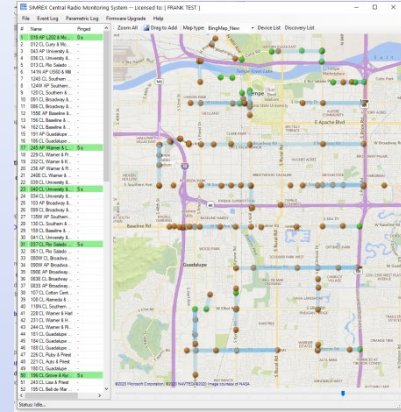

Included Perks:

- Stellar Support
- Intuitive Management Software
- Preprogrammed Deployment
- Profile Based Management
- GUI and Cloud Based Monitoring
- Advanced Diagnostics
- Network Design